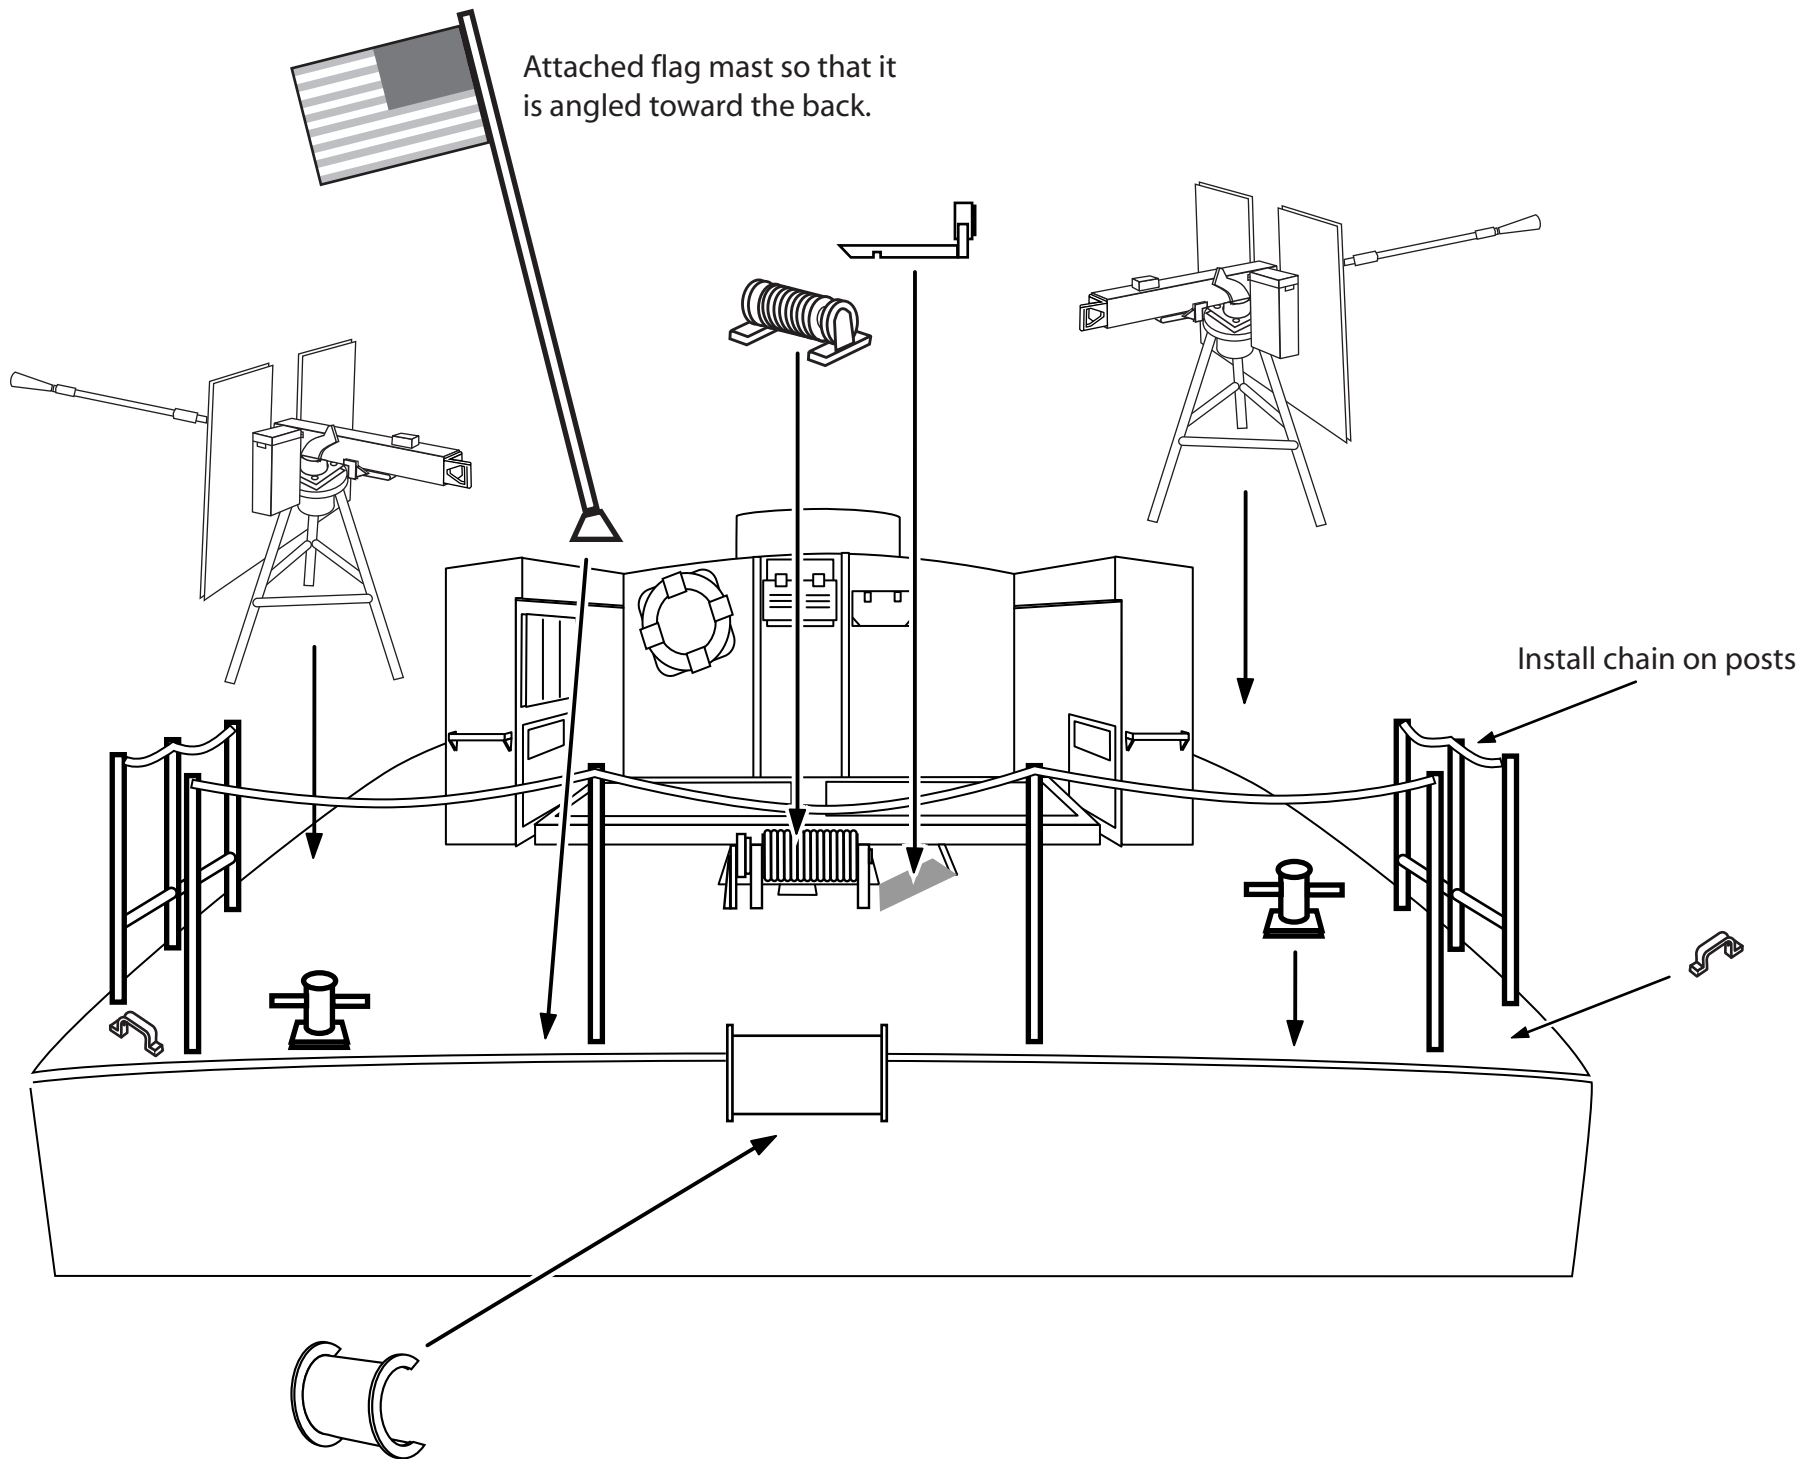

Bunks go under awning.

NOTE: Fabricate railing and awning supports from 1/16 styrene rod. (supplied)

Stern view

Gun assembly