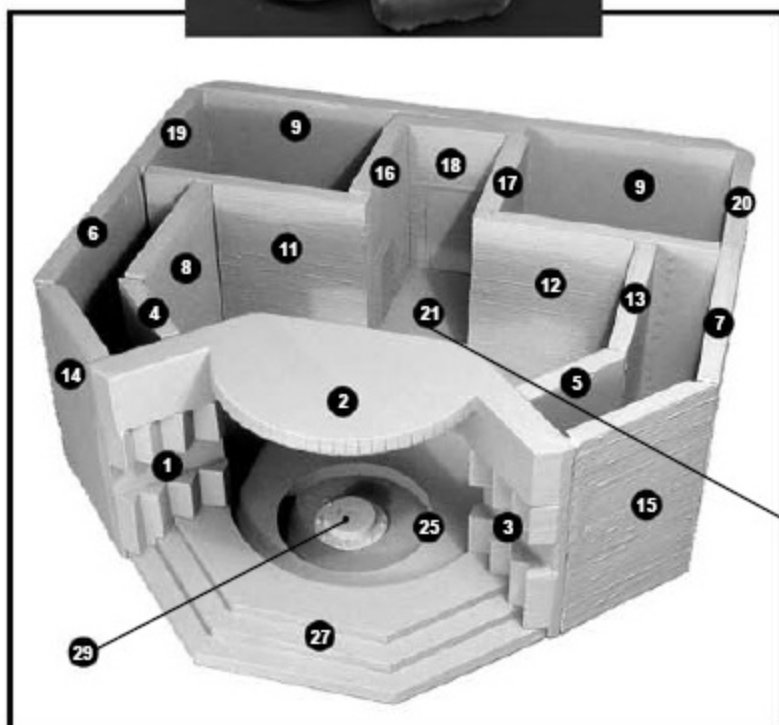

CD 7011 PARTS LAYOUT DIAGRAM

CD 7011 Longues Battery Atlantic Wall Bunker

Install 21 with legs facing down